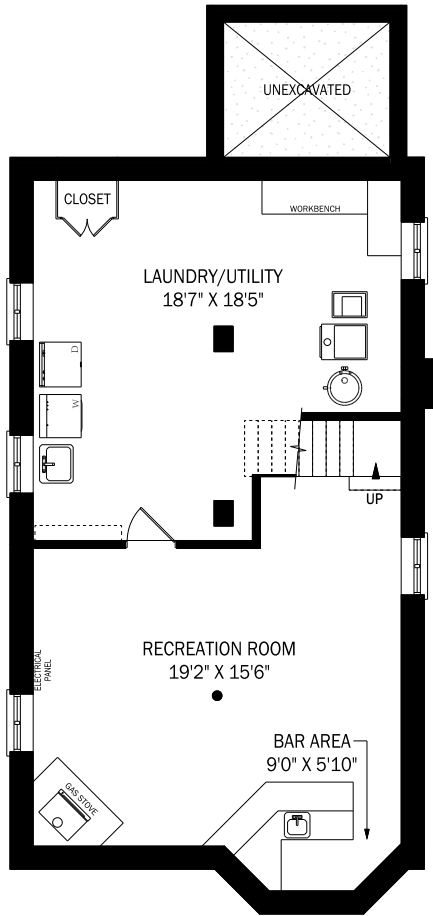

44 EAST 12TH STREET, HAMILTON

LOWER LEVEL - 818 SQUARE FEET

CEILING HEIGHT 8'1"

MAIN FLOOR - 901 SQUARE FEET

SECOND FLOOR - 472 SQUARE FEET