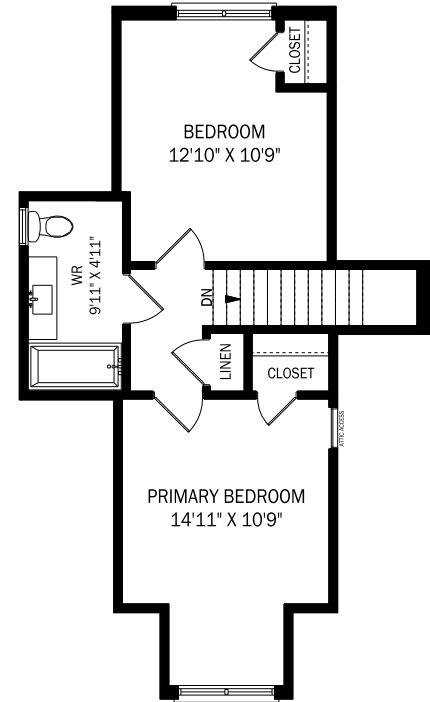

44 EAST 12TH STREET, HAMILTON

LOWER LEVEL - 818 SQUARE FEET

CEILING HEIGHT 8'1"

MAIN FLOOR - 901 SQUARE FEET

SECOND FLOOR - 472 SQUARE FEET