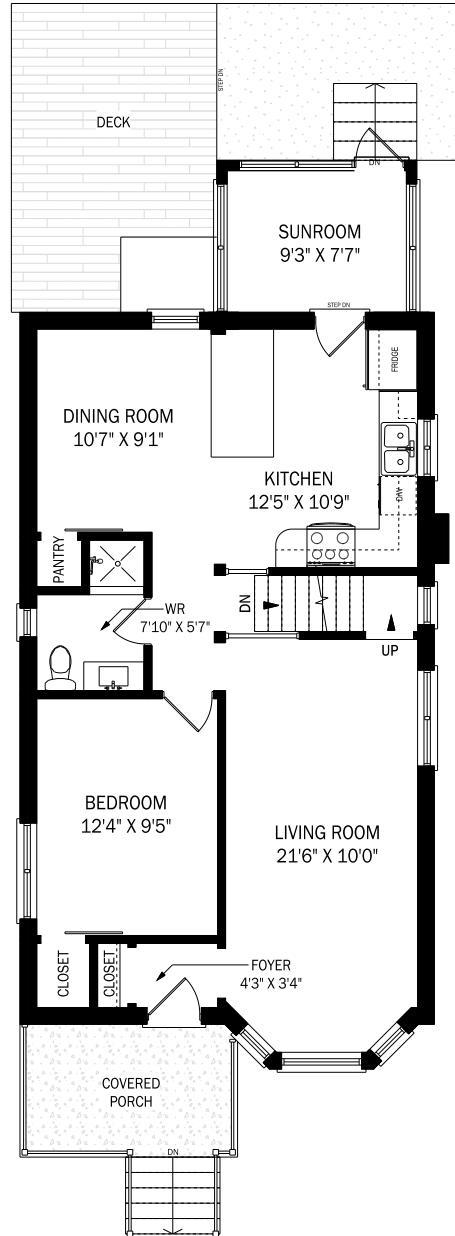

44 EAST 12TH STREET, HAMILTON

LOWER LEVEL - 818 SQUARE FEET

CEILING HEIGHT 8'1"

MAIN FLOOR - 901 SQUARE FEET

SECOND FLOOR - 472 SQUARE FEET