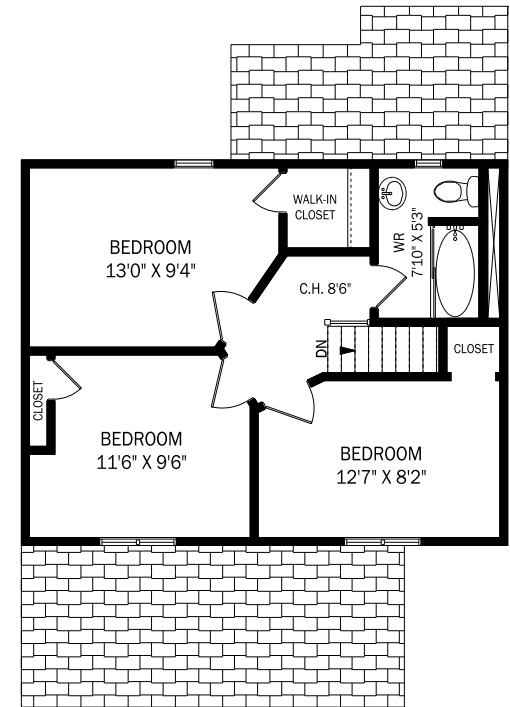

# 191 HARVIE AVENUE, YORK

**LOWER LEVEL - 509 SQUARE FEET**

**MAIN FLOOR - 611 SQUARE FEET**

**SECOND FLOOR - 509 SQUARE FEET**