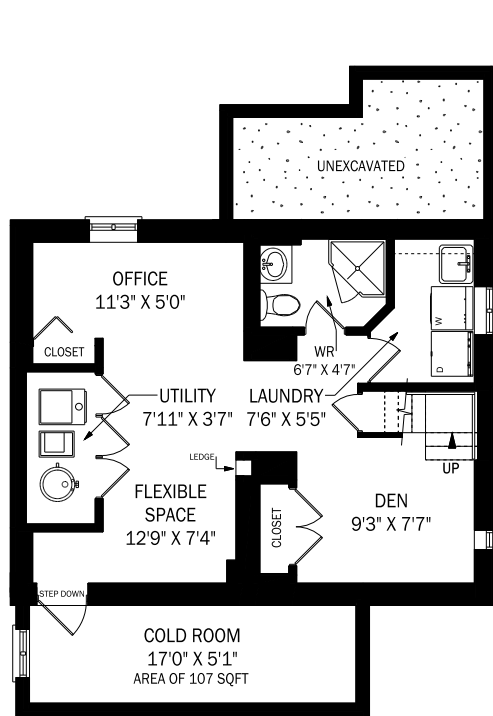

# 191 HARVIE AVENUE, YORK

**LOWER LEVEL - 509 SQUARE FEET**

**MAIN FLOOR - 611 SQUARE FEET**

**SECOND FLOOR - 509 SQUARE FEET**