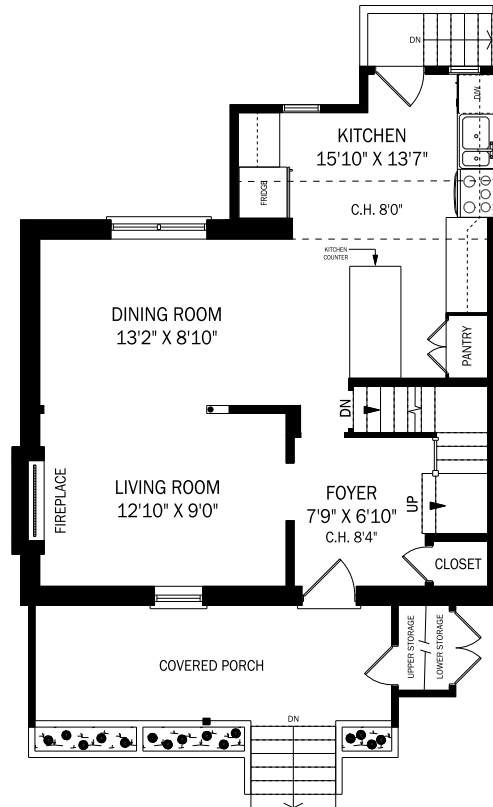

# 191 HARVIE AVENUE, YORK

**LOWER LEVEL - 509 SQUARE FEET**

**MAIN FLOOR - 611 SQUARE FEET**

**SECOND FLOOR - 509 SQUARE FEET**