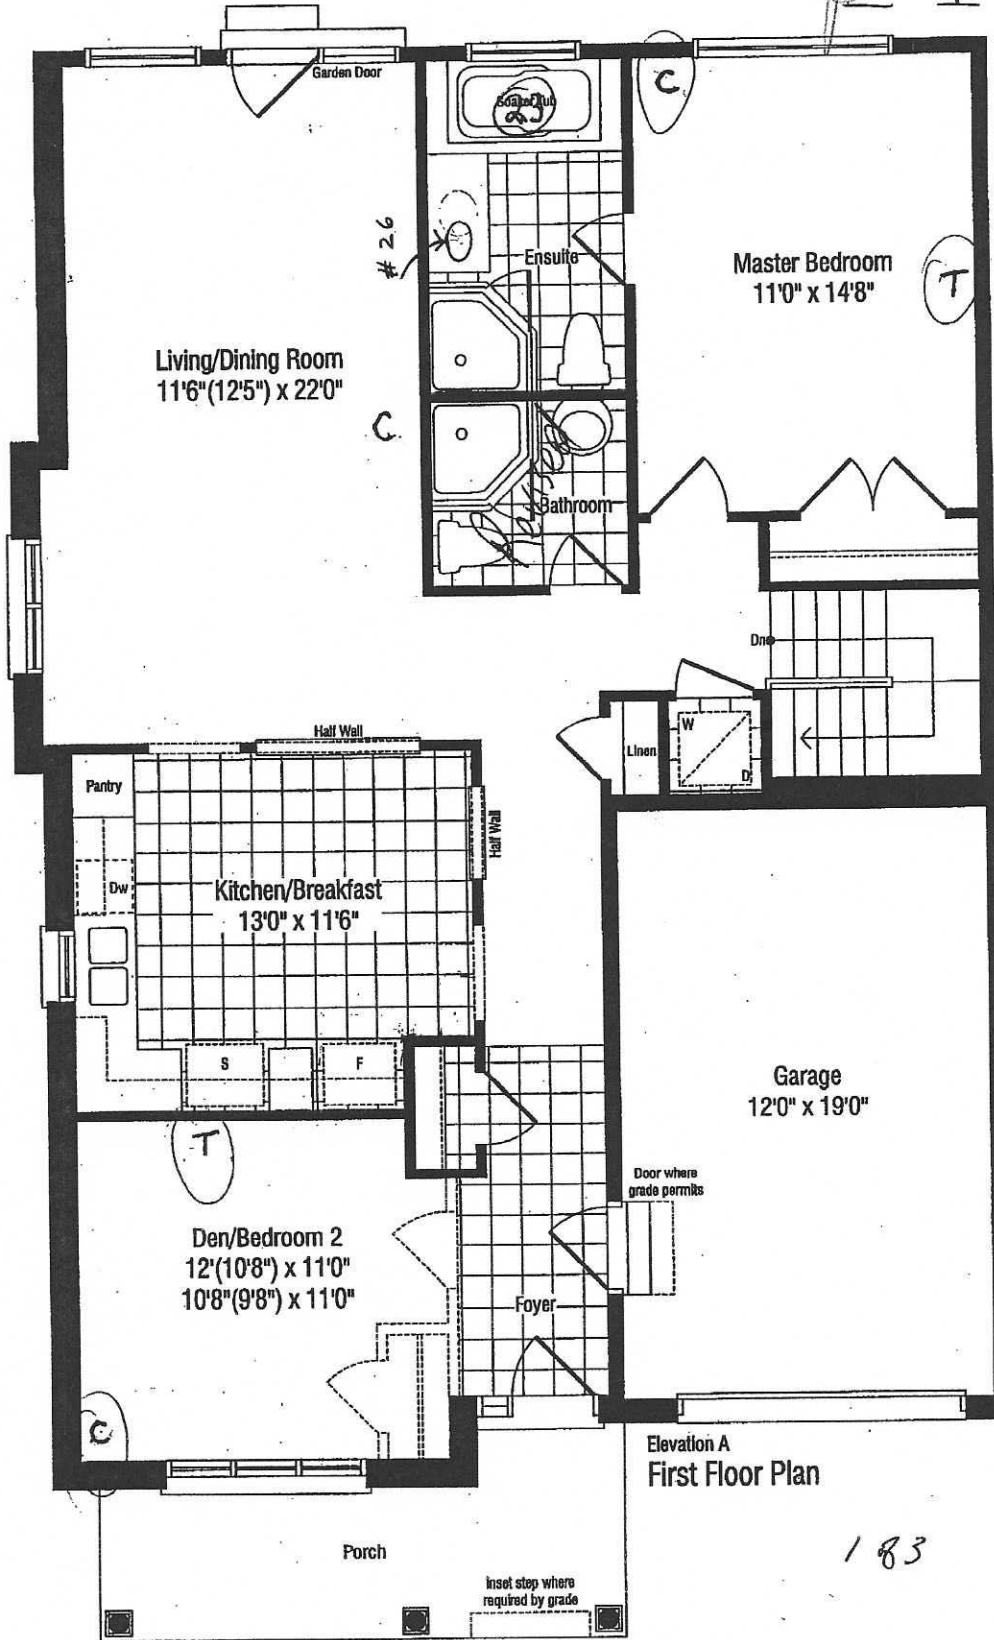

# Villa Lucca - B2

1654\* sq.ft. 1 - 2 Bed/2 Bath  
\*Includes 465 sq.ft. in finished Great Room in lower level.

VG-3528

Jan-31/05

*[Handwritten signature]*

Elevation A  
First Floor Plan

183

# Villa Lucca - B2

1654\* sq.ft. 1 - 2 Bed/2 Bath  
\*Includes 465 sq.ft. in finished Great Room in lower level.

VG 3528

Jan. 31/05

*[Handwritten signature]*

Elevation A  
Basement Floor Plan

2 of 3