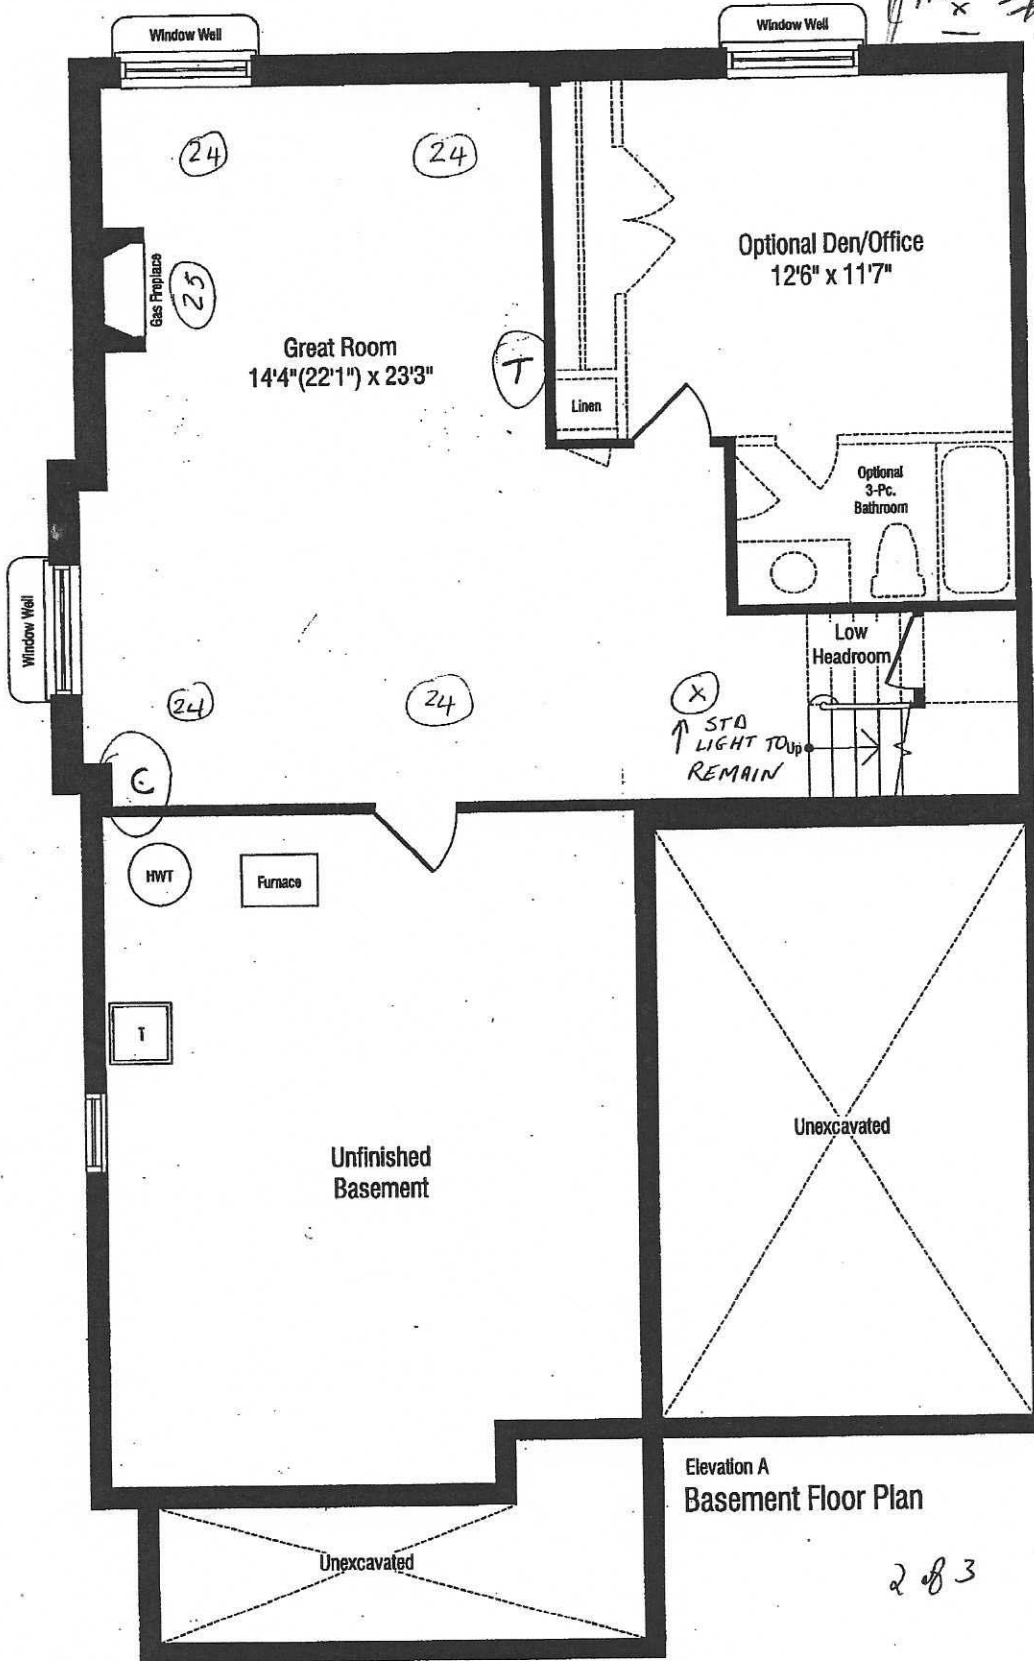

# Villa Lucca - B2

1654\* sq.ft. 1 - 2 Bed/2 Bath  
\*Includes 465 sq.ft. in finished Great Room in lower level.

VG-3528

Jan-31/05

*[Handwritten signature]*

Elevation A  
First Floor Plan

183

# Villa Lucca - B2

1654\* sq.ft. 1 - 2 Bed/2 Bath  
\*Includes 465 sq.ft. in finished Great Room in lower level.

VG 3528

Jan. 31/05

*[Handwritten signature]*

Elevation A  
Basement Floor Plan

2 of 3