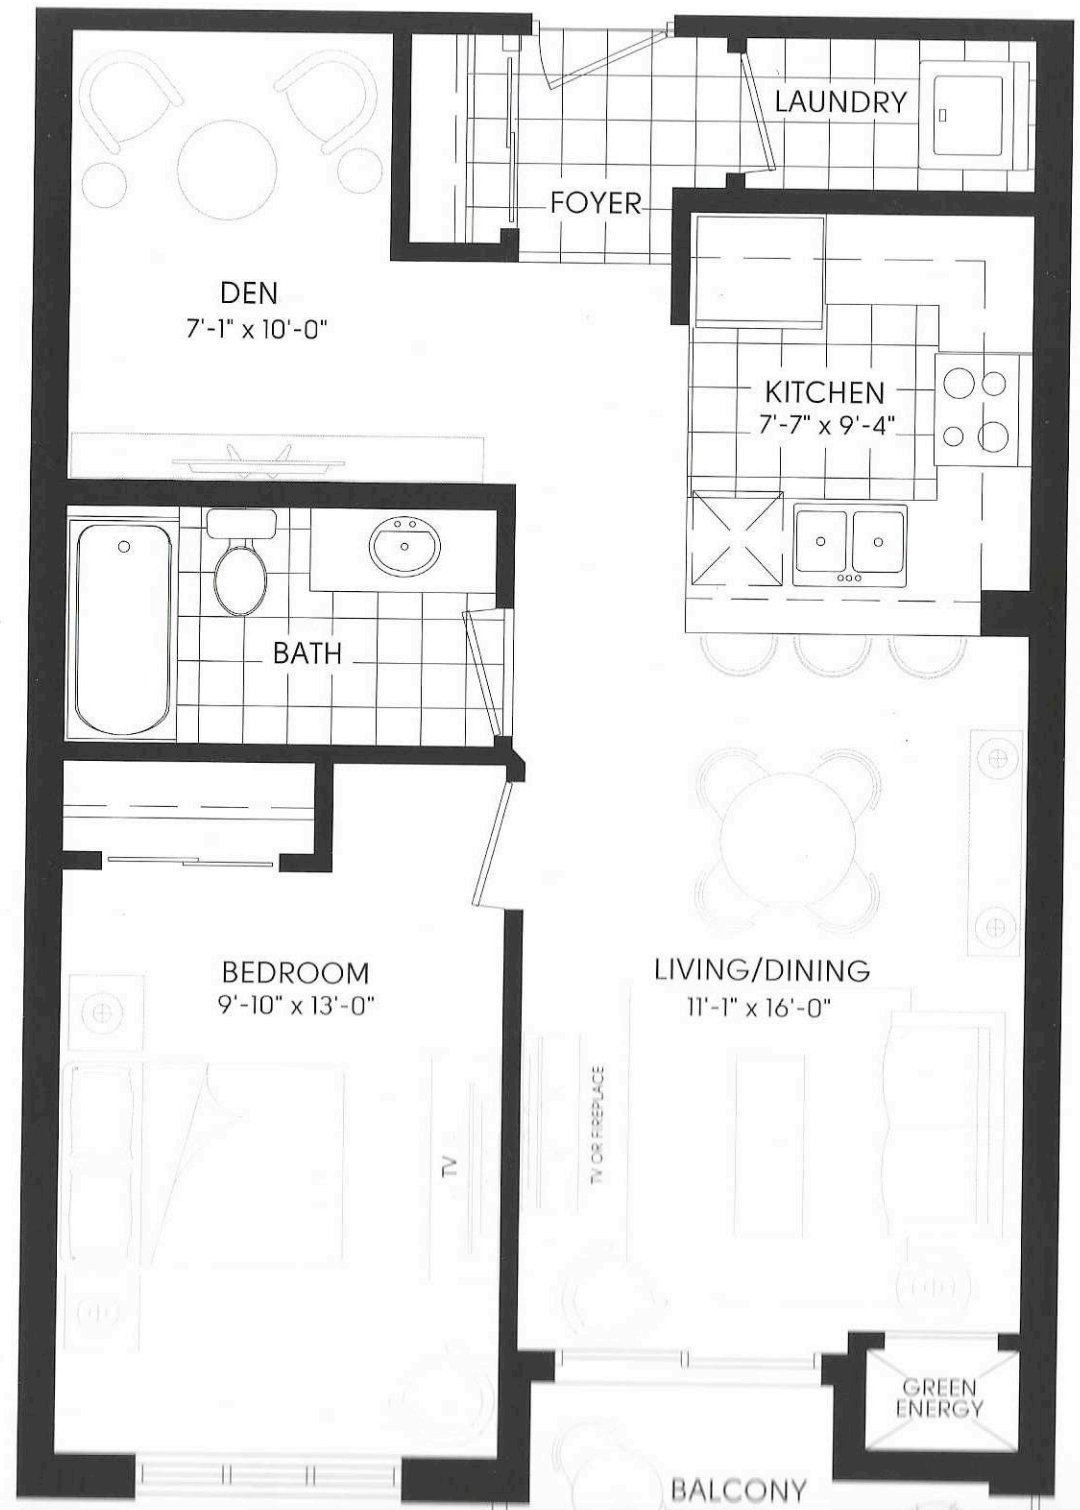

Haven 709 Sq.Ft.

+ 47 SF BALCONY

A1

A

Ground Floor