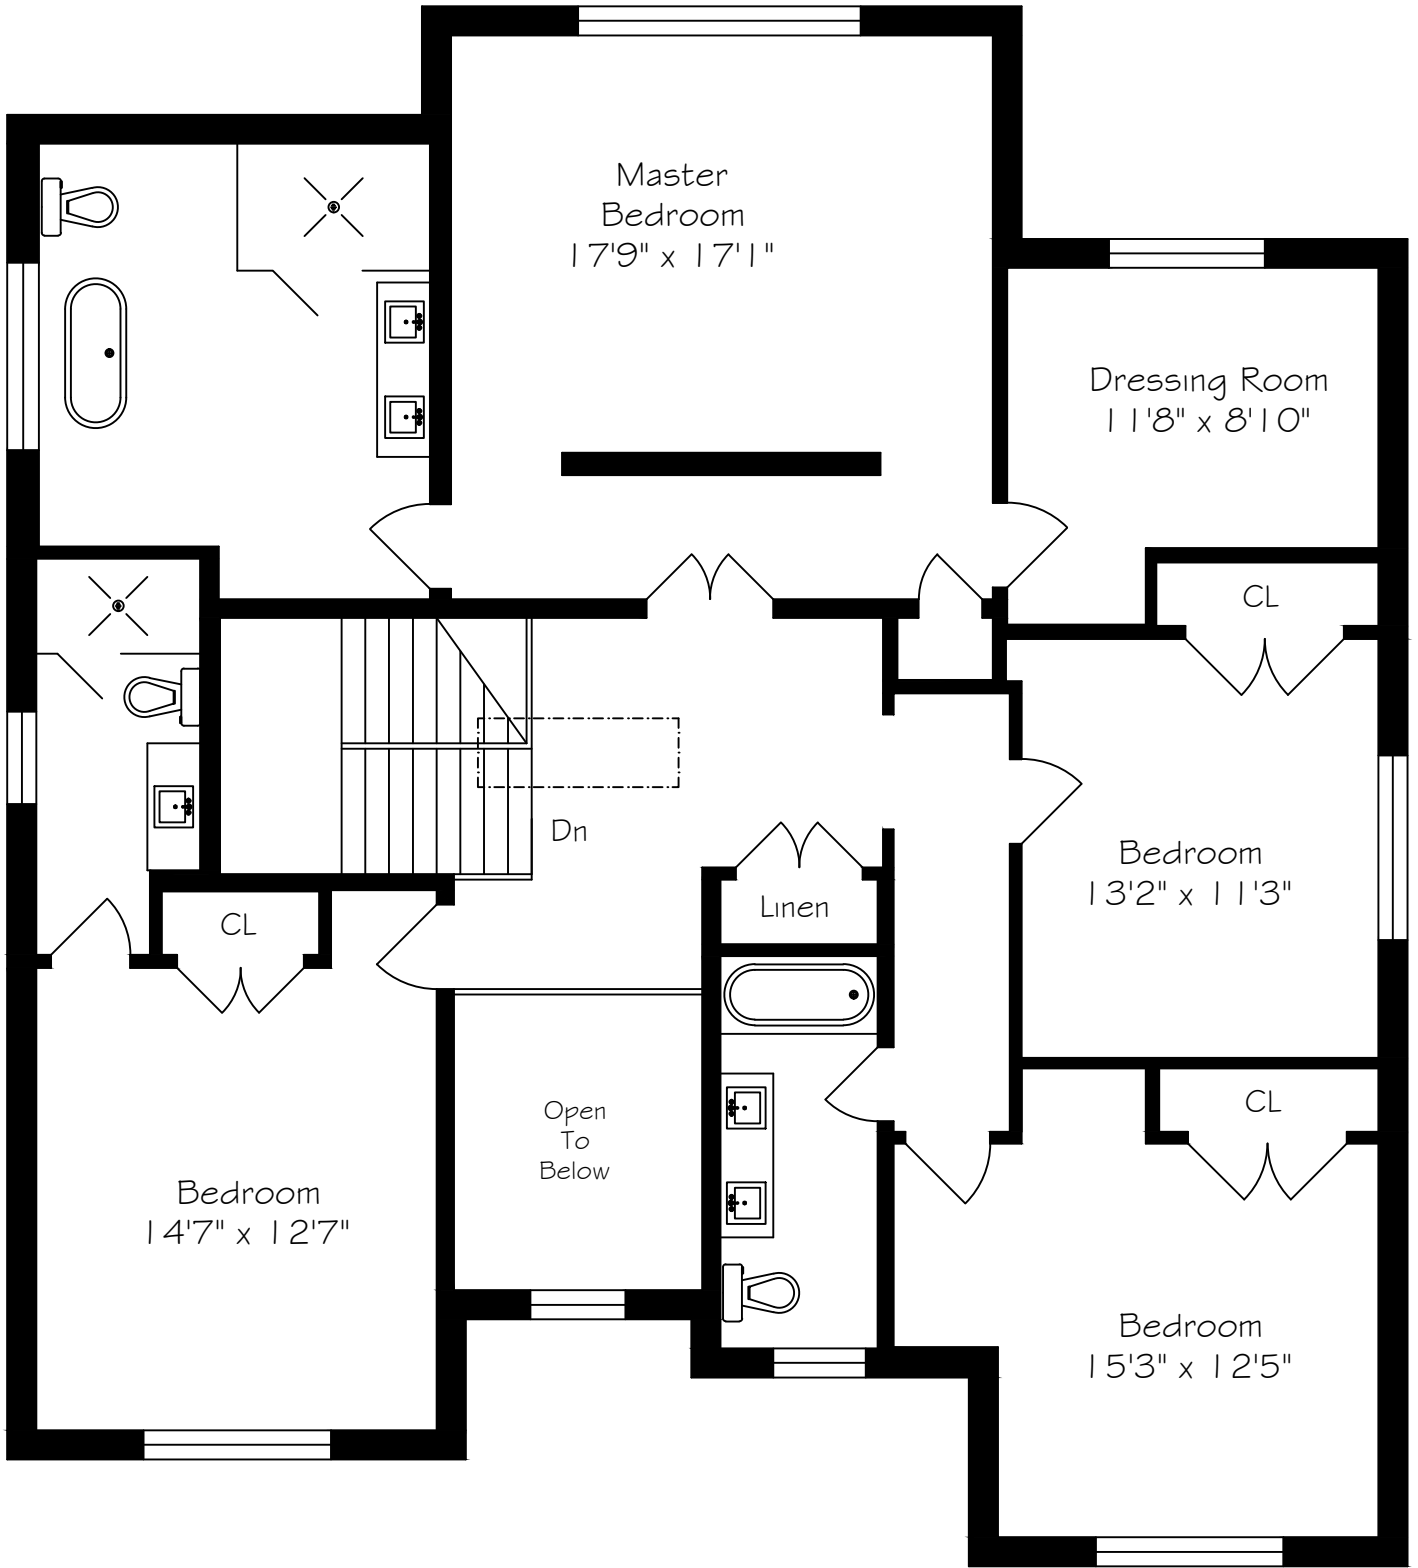

265 Woodale Avenue

Measurements and Calculations are approximate
To be used as guidelines only
www.measuredup.ca

Main Floor - 1630 Square Feet

Second Floor - 1810 Square Feet

Potential Layout
Lower Level - 1630 Square Feet