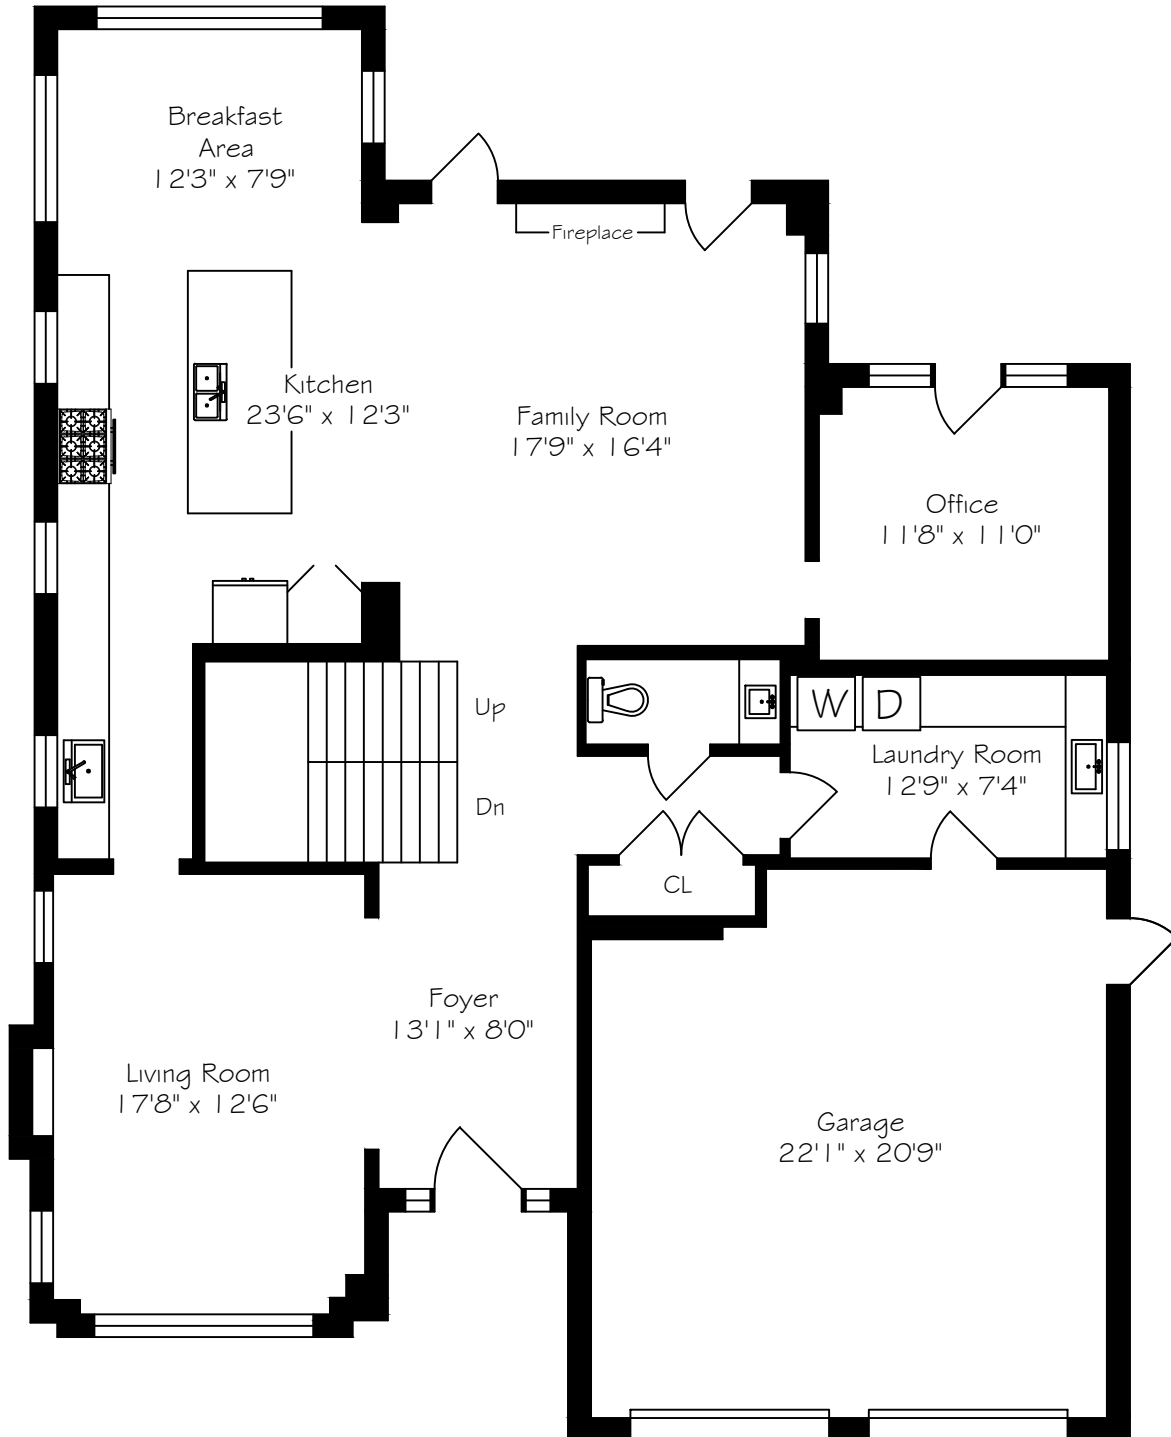

265 Woodale Avenue

Measurements and Calculations are approximate
To be used as guidelines only
www.measuredup.ca

Main Floor - 1630 Square Feet

Second Floor - 1810 Square Feet

Potential Layout
Lower Level - 1630 Square Feet