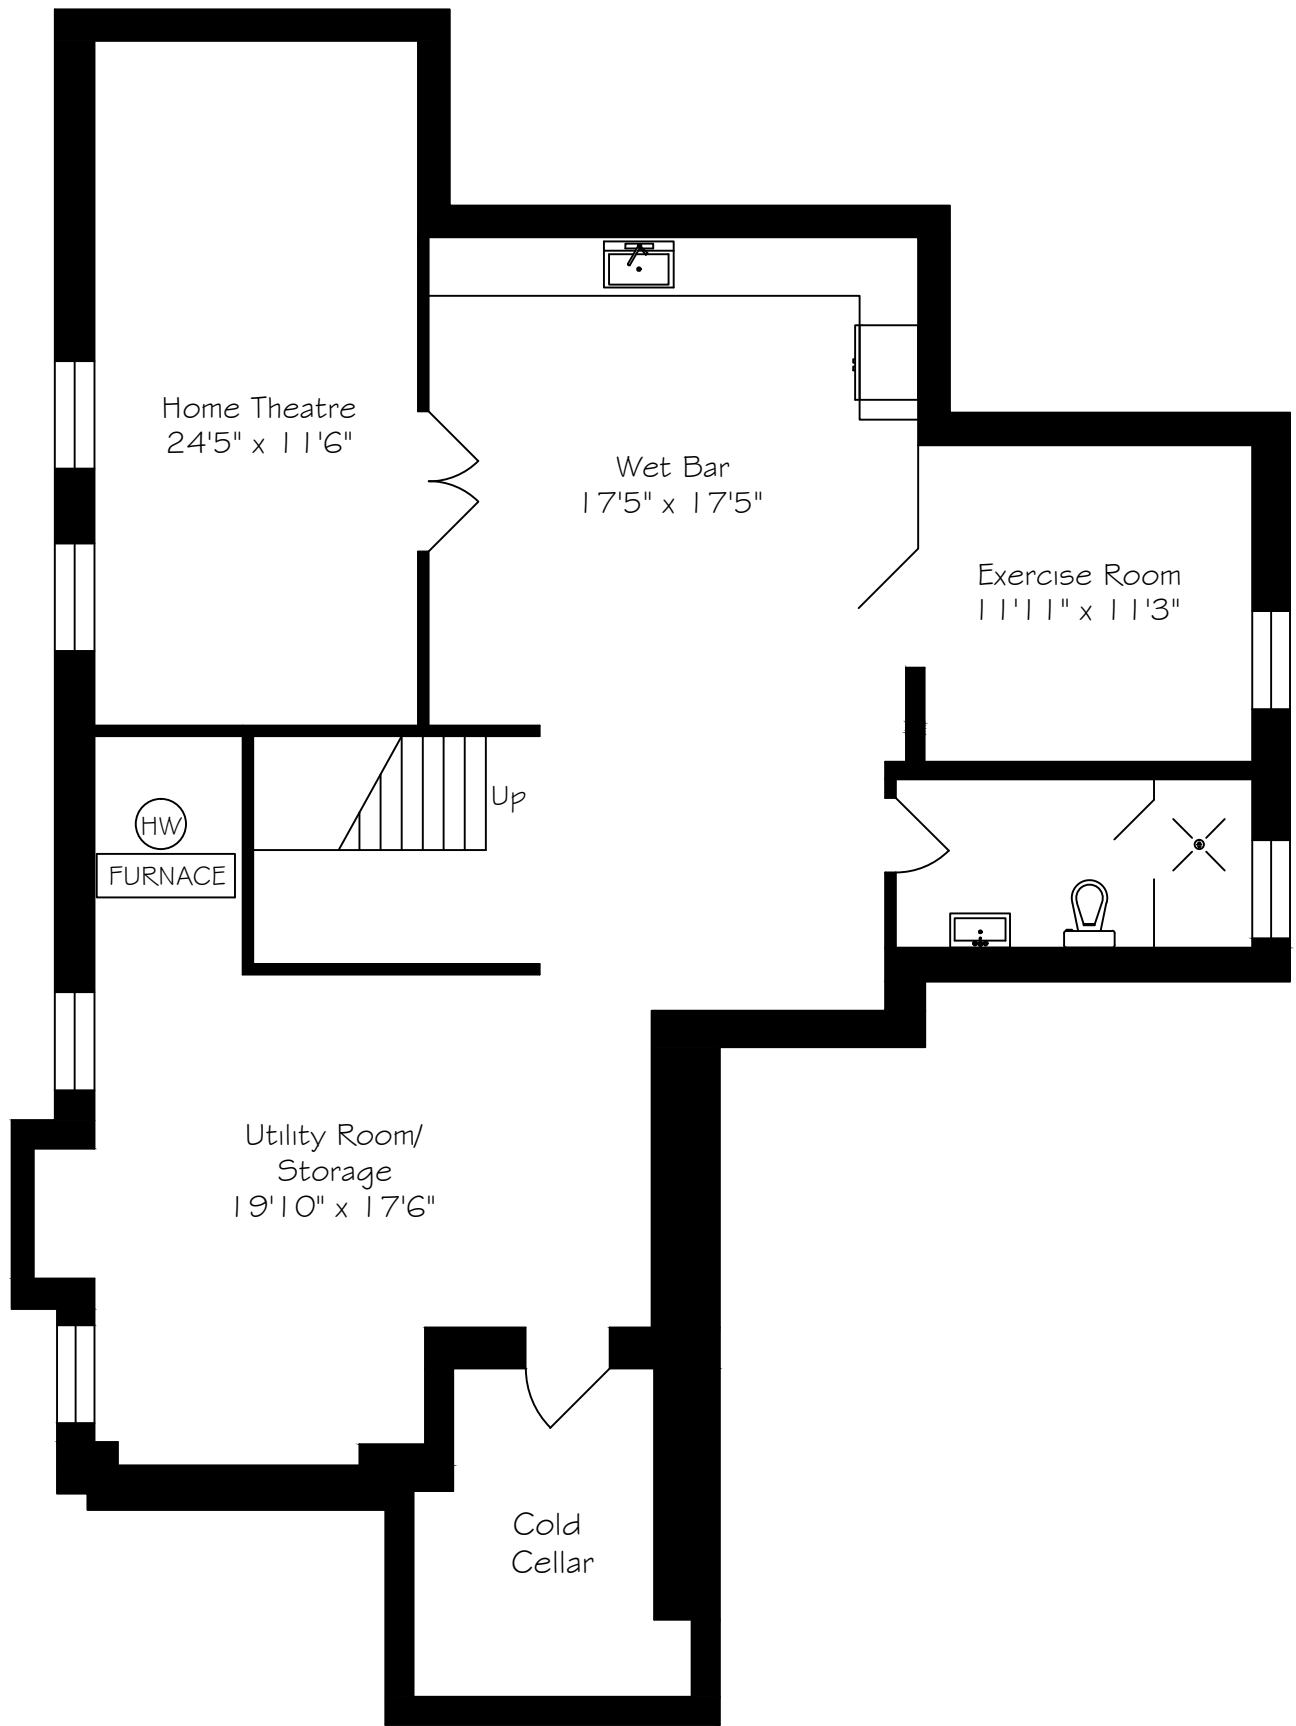

265 Woodale Avenue

Measurements and Calculations are approximate
To be used as guidelines only
www.measuredup.ca

Main Floor - 1630 Square Feet

Second Floor - 1810 Square Feet

Potential Layout
Lower Level - 1630 Square Feet